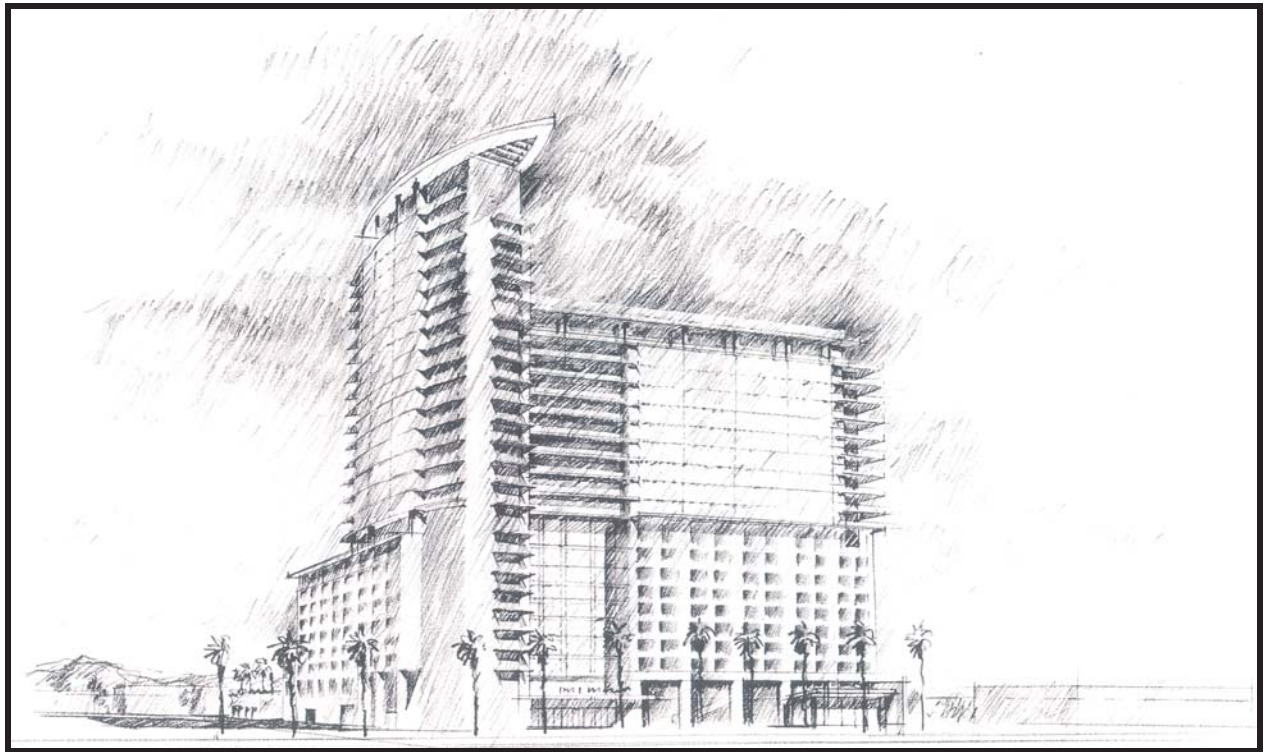

RENAISSANCE PACIFIC PROPERTIES

ANAHEIM RESORT ANAHEIM, CALIFORNIA

HOTEL, SPA & RESIDENCE MIXED USE DEVELOPMENT

RENAISSANCE PACIFIC PROPERTIES LLC
SUITE 550 * 4675 MACARTHUR COURT * NEWPORT BEACH * CALIFORNIA 92660
TELEPHONE - 714-658-6299 FAX - 949-514-1878